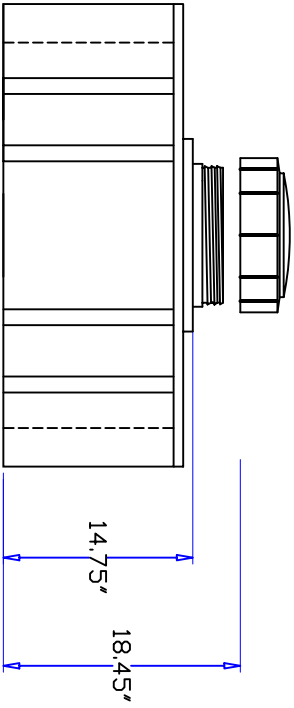

SIDE VIEW

END VIEW

TOP VIEW

REV	DESCRIPTION	DATE	APPRD

DRAWN / DATE	MATERIAL / SHOT WEIGHT
MPS/11/03/03	HDPE 40 LBS.
APPRD. / DATE	NOTES:

CLIENT / DESCRIPTION	SCALE
100 GALLON LOW PROFILE TANK	N.S.

ALL DIMENSIONS ARE IN DECIMAL INCHES
TOLERANCES UNLESS OTHERWISE SPECIFIED
+ .5% @ 68° F