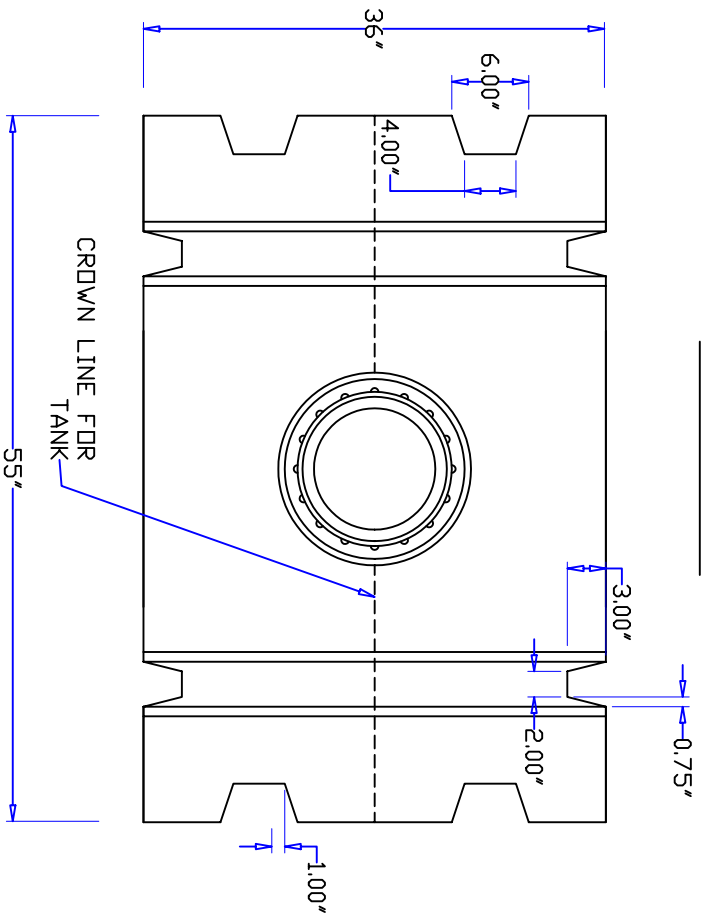

SIDE VIEW

END VIEW

TOP VIEW

REV	DESCRIPTION	DATE	APPRD

DRAWN / DATE	MATERIAL / SHOT WEIGHT
MPS/11/03/03	HDPE 40 LBS.
APPRD. / DATE	NOTES:

CLIENT / DESCRIPTION	SCALE
100 GALLON LOW PROFILE TANK	N.S.

ALL DIMENSIONS ARE IN DECIMAL INCHES
TOLERANCES UNLESS OTHERWISE SPECIFIED
+ .5% @ 68° F