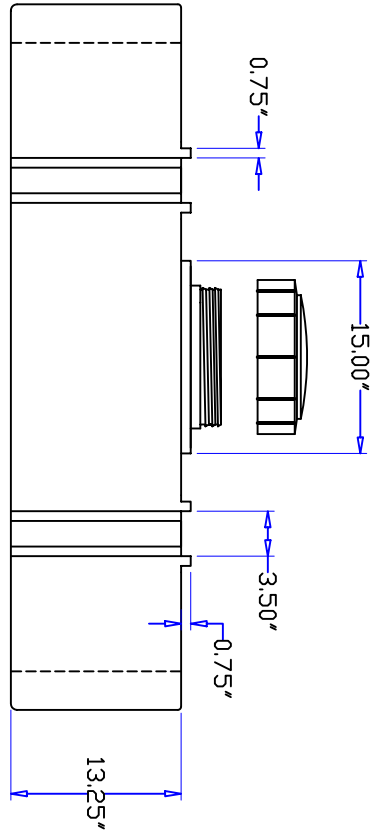

SIDE VIEW

END VIEW

TOP VIEW

REV	DESCRIPTION	DATE	APPRD

DRAWN / DATE	MATERIAL / SHOT WEIGHT
MPS/11/03/03	HDPE 40 LBS.
APPRD. / DATE	NOTES:

CLIENT / DESCRIPTION	SCALE
100 GALLON LOW PROFILE TANK	N.S.

ALL DIMENSIONS ARE IN DECIMAL INCHES
TOLERANCES UNLESS OTHERWISE SPECIFIED
+ .5% @ 68° F